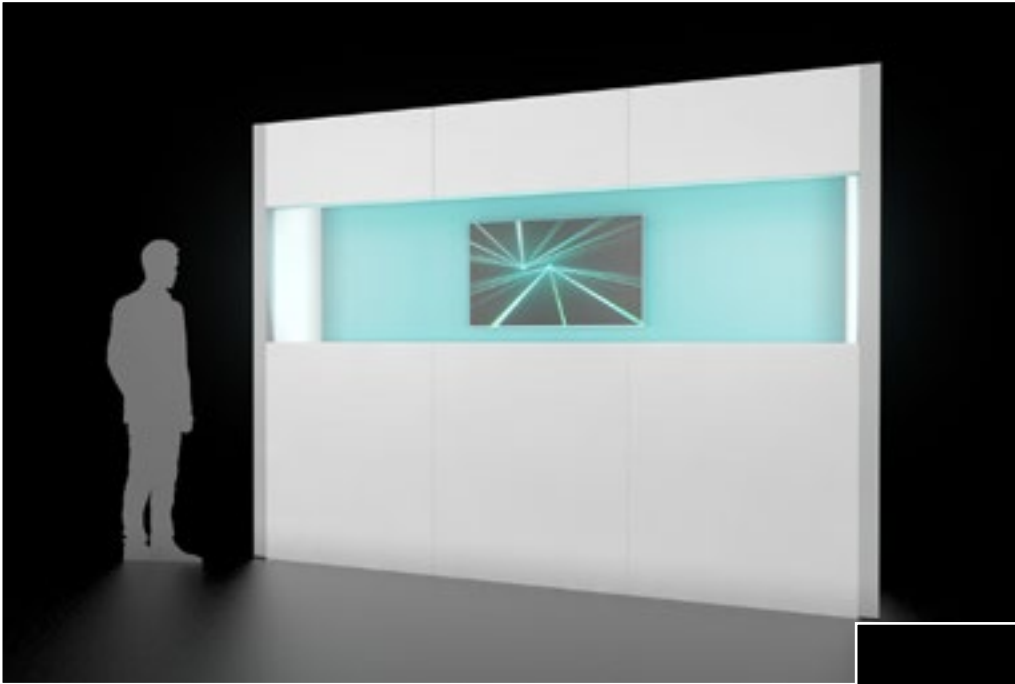

Fabric sides

Lightbox sides

2 Full Panels  
(plain or lightbox)

2 Headers  
4 Posts

Made from Standard EZ Wall elements  
creating opportunities for conversation, product displays, accessories - monitors, shelves, tablets

Fabric sides

3 Full Panels  
(plain or lightbox)

1 Header  
4 Posts

Lightbox backwall

SMALL

Kiosks 3

Designated functional areas

Areas of intrigue

MEDIUM

**M**EEETING 1

- (6) 39" EZ Walls
- (12) EZ Wall Headers
- (3) Accessory Rail with Monitor Bracket
- (6) Connector Posts

Communal caffeine, conversation, collective brainstorm

- Semi private space for conversation

- Focused experience/display
- Phone booth
- Gathering place

- (7) 39" EZ Walls
- (2) 19.5" EZ Walls
- (1) Accessory Rail with Monitor Bracket
- (5) Connector Posts

Simple + semi-private

- (5) 39" EZ Walls
- (2) 19.5" EZ Walls
- (4) Half Height 39"w panels
- (4) EZ Wall Headers
- (1) Accessory Rail with Monitor Bracket
- (5) Connector Posts