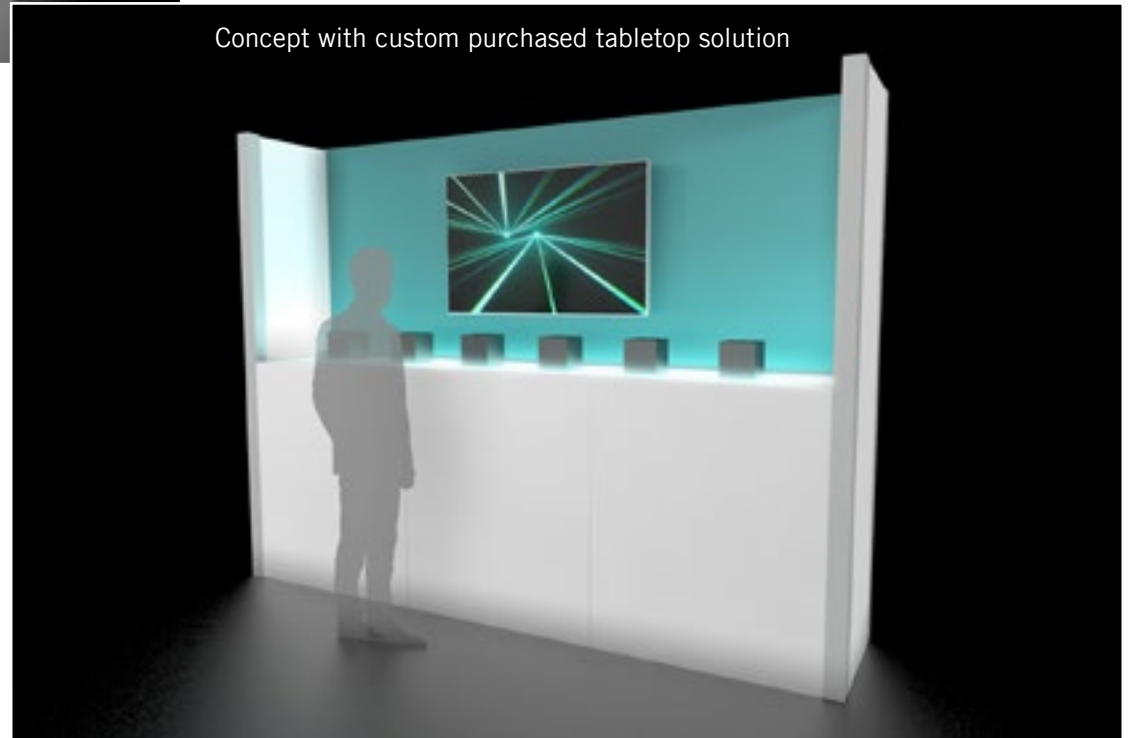

# **EZ IDEAS and DESIGN CONCEPTS for EVENTS**

**EZ WALL™**

SMALL

**Kiosks 1**

Made from Standard EZ Wall elements  
creating opportunities for conversation, product displays, accessories - monitors, shelves, tablets

Fabric sides

Lightbox sides

2 Full Panels  
(plain or lightbox)

2 Headers  
4 Posts

Made from Standard EZ Wall elements  
creating opportunities for conversation, product displays, accessories - monitors, shelves, tablets

MEDIUM

**M**EEETING 1

- (6) 39" EZ Walls
- (12) EZ Wall Headers
- (3) Accessory Rail with Monitor Bracket
- (6) Connector Posts

Communal caffeine, conversation, collective brainstorm

- Semi private space for conversation

- Focused experience/display
- Phone booth
- Gathering place

- (7) 39" EZ Walls
- (2) 19.5" EZ Walls
- (1) Accessory Rail with Monitor Bracket
- (5) Connector Posts

Simple + semi-private

- (5) 39" EZ Walls
- (2) 19.5" EZ Walls
- (4) Half Height 39"w panels
- (4) EZ Wall Headers
- (1) Accessory Rail with Monitor Bracket
- (5) Connector Posts