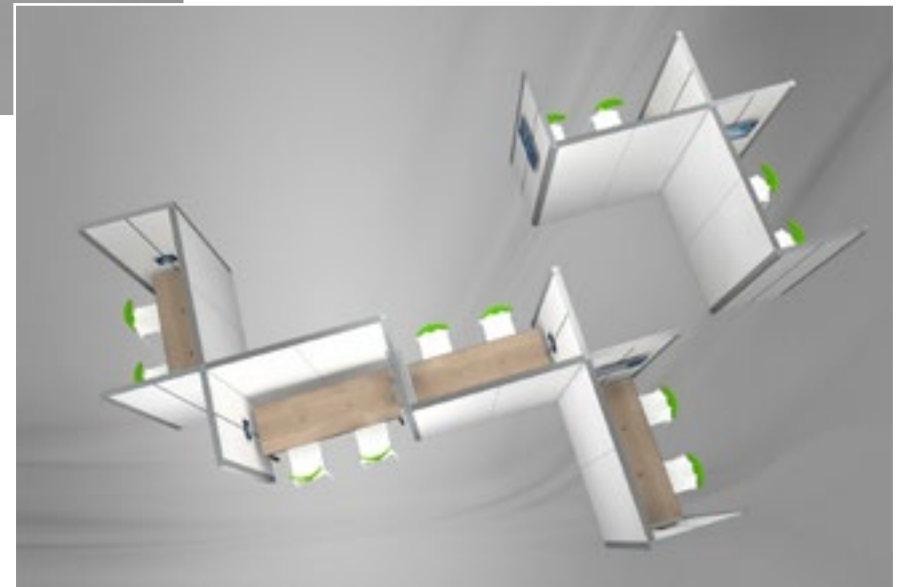

MEDIUM

**M**EEETING 1

- (6) 39" EZ Walls
- (12) EZ Wall Headers
- (3) Accessory Rail with Monitor Bracket
- (6) Connector Posts

Communal caffeine, conversation, collective brainstorm

- Semi private space for conversation

- Focused experience/display
- Phone booth
- Gathering place

- (7) 39" EZ Walls
- (2) 19.5" EZ Walls
- (1) Accessory Rail with Monitor Bracket
- (5) Connector Posts

Simple + semi-private

- (5) 39" EZ Walls
- (2) 19.5" EZ Walls
- (4) Half Height 39"w panels
- (4) EZ Wall Headers
- (1) Accessory Rail with Monitor Bracket
- (5) Connector Posts

Open + interesting

- (16) 39" EZ Walls
- (5) 19.5" EZ Walls
- (24) Half Height 39"w panels
- (2) EZ Wall Headers
- (1) Accessory Rail with Monitor Bracket
- (14) Connector Posts

People + processes

- High volume
- Work stations

- (16) 39" EZ Walls
- (2) 19.5" EZ Walls
- (1) Accessory Rail with Monitor Bracket

Cozy + exclusive

Versatility with Adjustable Corner Posts

- (12) 39" EZ Walls
- (2) 19.5" EZ Walls
- (1) Accessory Rail with Monitor Bracket