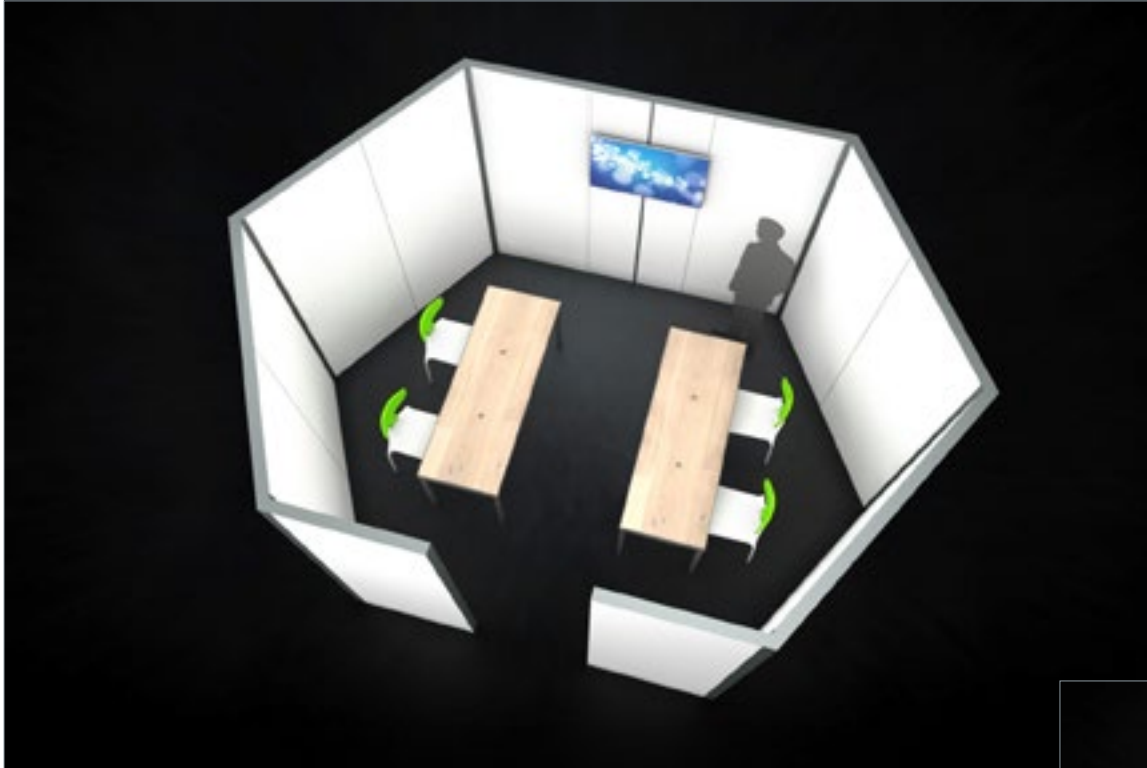

Fabric sides

Lightbox sides

2 Full Panels  
(plain or lightbox)

2 Headers  
4 Posts

Made from Standard EZ Wall elements  
creating opportunities for conversation, product displays, accessories - monitors, shelves, tablets

- Focused experience/display
- Phone booth
- Gathering place

- (7) 39" EZ Walls
- (2) 19.5" EZ Walls
- (1) Accessory Rail with Monitor Bracket
- (5) Connector Posts

Simple + semi-private

- (5) 39" EZ Walls
- (2) 19.5" EZ Walls
- (4) Half Height 39"w panels
- (4) EZ Wall Headers
- (1) Accessory Rail with Monitor Bracket
- (5) Connector Posts

Open + interesting

- (16) 39" EZ Walls
- (5) 19.5" EZ Walls
- (24) Half Height 39"w panels
- (2) EZ Wall Headers
- (1) Accessory Rail with Monitor Bracket
- (14) Connector Posts

People + processes

- High volume
- Work stations

- (16) 39" EZ Walls
- (2) 19.5" EZ Walls
- (1) Accessory Rail with Monitor Bracket

Cozy + exclusive

Versatility with Adjustable Corner Posts

- (12) 39" EZ Walls
- (2) 19.5" EZ Walls
- (1) Accessory Rail with Monitor Bracket