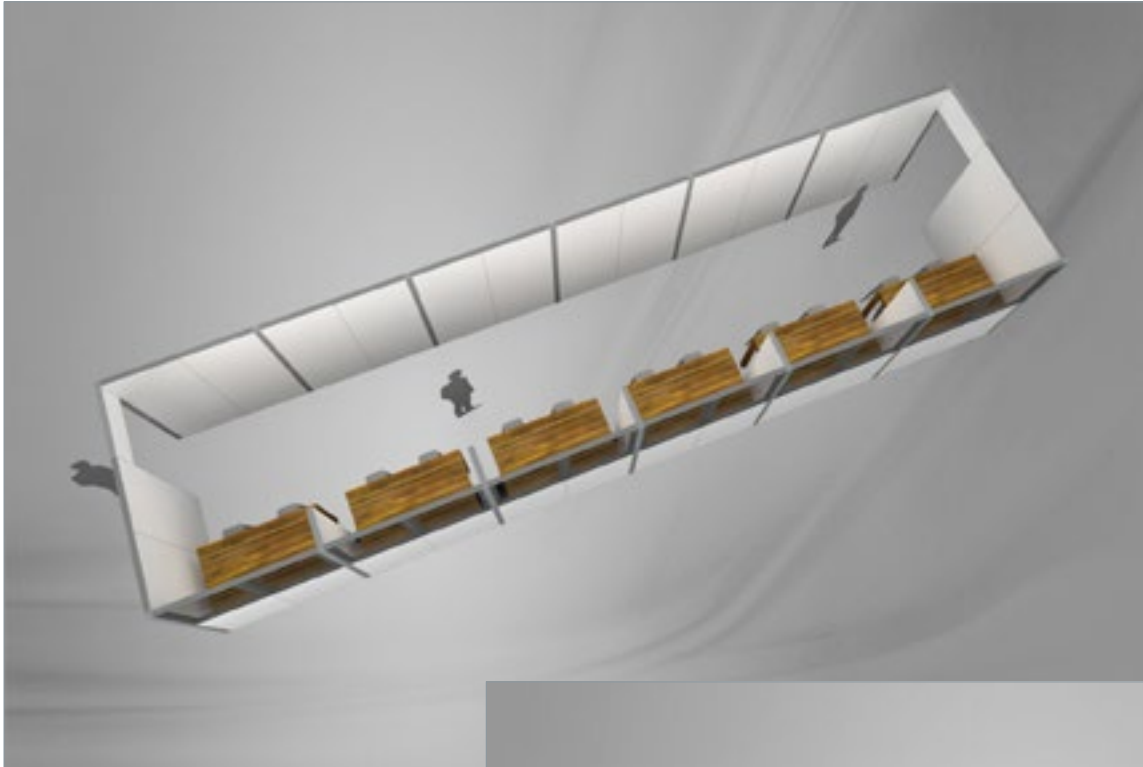

Fabric sides

Lightbox sides

2 Full Panels  
(plain or lightbox)

2 Headers  
4 Posts

Made from Standard EZ Wall elements  
creating opportunities for conversation, product displays, accessories - monitors, shelves, tablets

- Focused experience/display
- Phone booth
- Gathering place

- (7) 39" EZ Walls
- (2) 19.5" EZ Walls
- (1) Accessory Rail with Monitor Bracket
- (5) Connector Posts

Simple + semi-private

- (5) 39" EZ Walls
- (2) 19.5" EZ Walls
- (4) Half Height 39"w panels
- (4) EZ Wall Headers
- (1) Accessory Rail with Monitor Bracket
- (5) Connector Posts

Open + interesting

- (16) 39" EZ Walls
- (5) 19.5" EZ Walls
- (24) Half Height 39"w panels
- (2) EZ Wall Headers
- (1) Accessory Rail with Monitor Bracket
- (14) Connector Posts

People + processes

- High volume
- Work stations

- (16) 39" EZ Walls
- (2) 19.5" EZ Walls
- (1) Accessory Rail with Monitor Bracket

Cozy + exclusive

Versatility with Adjustable Corner Posts

- (12) 39" EZ Walls
- (2) 19.5" EZ Walls
- (1) Accessory Rail with Monitor Bracket